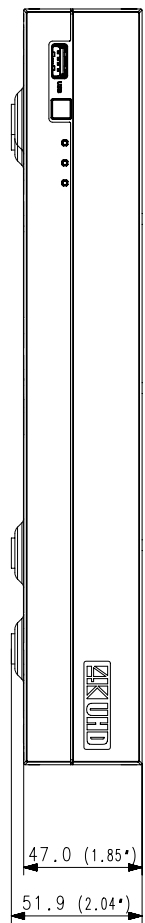

Unit : mm (inch)

XRN-410S
Appearance Drawing