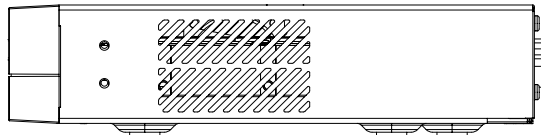

Unit : mm (inch)

XRN-410S
Appearance Drawing