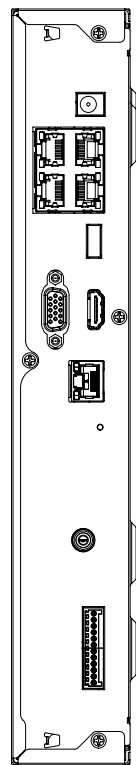

Unit : mm (inch)

XRN-410S
Appearance Drawing