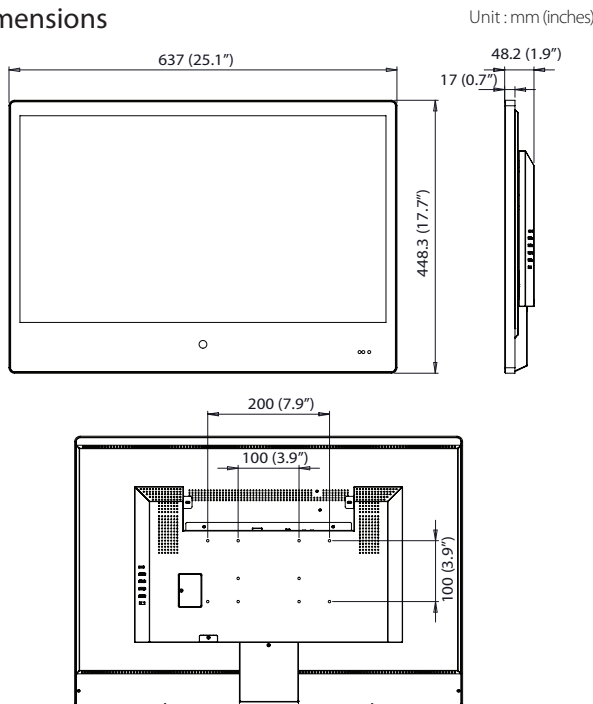

Dimensions

* Data recorded on an SD memory card may be lost or damaged by data access during power-off, mechanical shock, memory card detachment, or other operations. Data loss or damage can also occur when a memory card reaches end of life, which varies according to operational conditions. No guarantee is given against damage (including passive damage).