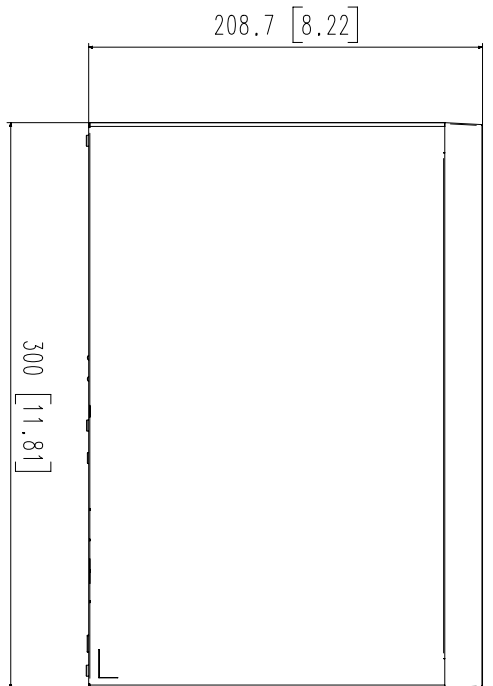

47 [1.85]

51.9 [2.04]

3	파생 MODEL 2	QRN-8205
2	파생 MODEL 1	LRN-8108
1	BASIC MODEL	'19.11.12
No.	MODEL NAME	QRN-811

Unit:mm[inch] SCALE:1/1