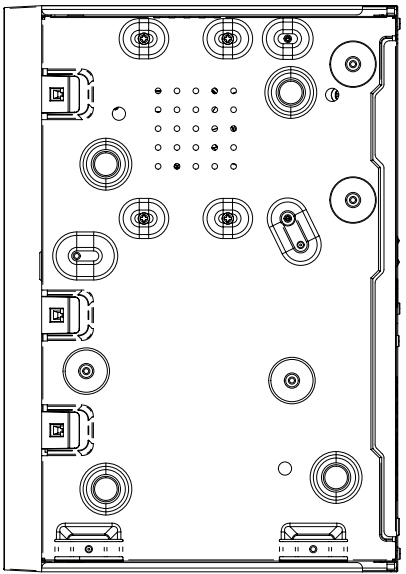

3	파생 MODEL 2	QRN-8205
2	파생 MODEL 1	LRN-8108
1	BASIC MODEL	'19.11.12
No.	MODEL NAME	QRN-811

Unit:mm[inch] SCALE:1/1