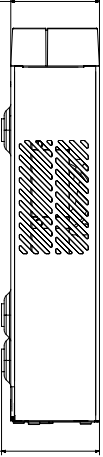

Viewer Software	SSM, Webviewer, Smart Viewer, Wisenet mobile Support SDK/CGI(SUNAPI) for integration to 3'rd party VMS
-----------------	---

**Functions**

Camera Setup	Item	IP address, Add profile edit, Bitrate, Compression, GOP, Quality, Camera MD setup, Wisestream, Dynamic GOV/FPS, VA Setup Camera video setup (Simple focus, Brightness/Contrast, Flip/Mirror, IRIS, WDR, D&N, SSNR, Shutter, SSSDR, DIS), Fisheye Dewarping Mode, Hallway View Setup, Camera Webpage
PTZ	Control	Via GUI, Webviewer
Smart phone	Support Model	iOS, Android
	Protocol Support	RTP, RTSP, HTTP, HTTPS, CGI(SUNAPI)
	Control	Live(Multi-Profile Support), Playback
	Max. Remote Users	Search(3), Live Unicast(10)
Redundancy	ARB	Support
Easy configuration		P2P(QR code)
<b>Interface</b>		
HDMI		1EA
Ethernet		RJ-45(10/100/1000BASE-T) x 1 RJ-45(PoE+) x 8
USB		2EA(Front 1, Rear 1)
<b>System</b>		
System Control		Mouse, IR remocon, Web
Language		English, French, German, Italian, Spanish, Russian, Turkish, Polish, Dutch, Swedish, Czech, Portuguese, Danish, Rumanian, Serbian, Croatian, Hungarian, Greek, Norwegian, Finnish, Korean, Chinese, Japanese, Thai, Vietnamese
<b>Environmental</b>		
Operating Temperature		0°C to +40°C(32°F to 104°F)
Operating Humidity		20% ~ 85% RH
<b>Electrical</b>		
Power Input		54VDC / 1.67A
Power Consumption		Max. 76.2W(1HDD, PoE on) Max. 8.1W(1HDD, PoE off)
PoE Budget		Max. 65W
<b>Mechanical</b>		
Color / Material		Black / Metal
Dimension (WxHxD)		W300.0 x H47.1 x D208.4 mm (11.8" x 1.85" x 8.2") (1U)
Weight		1.01Kg (2.23lb)

47 [1.85]

51.9 [2.04]

3	파생 MODEL 2	QRN-8205
2	파생 MODEL 1	LRN-8108
1	BASIC MODEL	'19.11.12
No.	MODEL NAME	QRN-811

Unit:mm[inch] SCALE:1/1