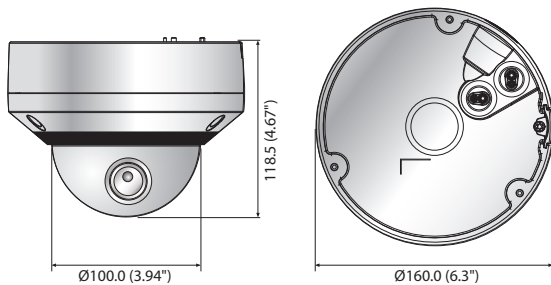

## Key Features

- Max. 12megapixel (4000 x 3000) resolution
- Max. 20fps@12M, Max.30fps@8M
- 0.3Lux@F1.6 (Color), 0Lux (B/W : IR LED on)
- 4.5 ~ 10mm (2.2x) motorized varifocal lens
- H.265, H.264, MJPEG support
- Day & Night (ICR), WDR (120dB), Simple focus, P-Iris
- Motion detection, Defocus detection, Tampering
- SD/SDHC/SDXC memory slot (Max, 128GB), NAS, Local PC support
- Hallway view (Rotate 90° / 270°)
- WiseStream support, Digital auto tracking
- IP66, IP67, IK10, Bi-directional audio support

## Dimensions

Unit : mm (inch)