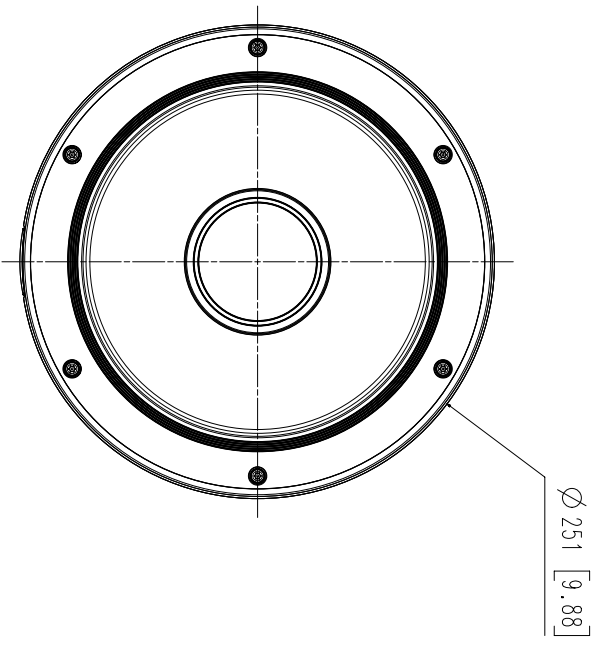

Unit: mm [inch]	SCALE: 1/1	© Hanwha Techwin
No.	MODEL NAME	DATE
1	PWM-9084QZ	'19.09.24