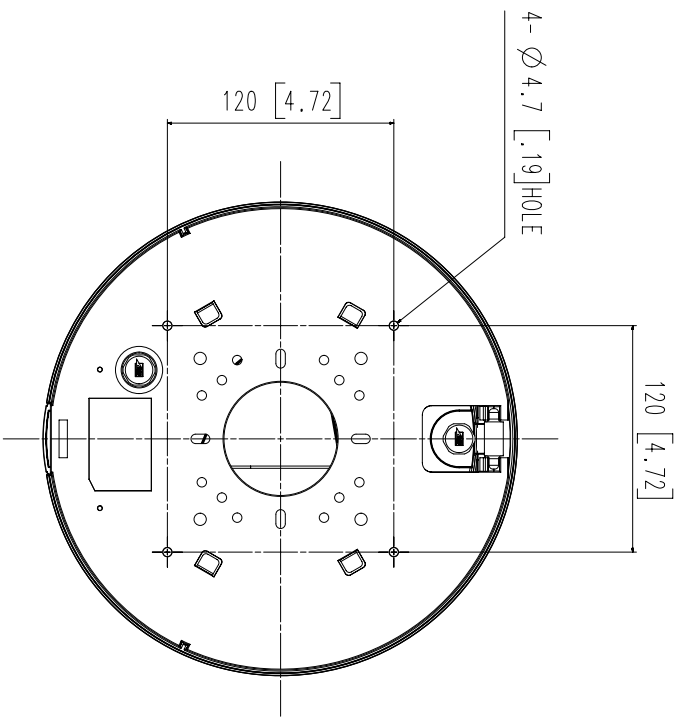

Accessories (Optional)

SBP-276HMW

SBP-390WMW2

SBP-300LMW

SBP-300CMW

SBP-300PMW

SBP-300KMW

Video	
Imaging Device	1/2.8" 2MP CMOS: each CH
Effective Pixels	1945(H)x1097(V): each CH
Min. Illumination	Color: 0.04lux(F2.2, 1/30sec) BW: 0.004lux(F2.2, 1/30sec)
Lens	
Focal Length (Zoom Ratio)	3~6mm(2x) motorized varifocal
Max. Aperture Ratio	F2.2(Wide)-F3.1(Tele)
Angular Field of View	H: 107°(Wide)~56.3°(Tele) / V: 57°(Wide)~31.5°(Tele) / D: 126°(Wide)~64.3°(Tele)
Min. Object Distance	0.5m(1.64ft)
Focus Control	Simple focus
Lens Type	DC auto iris
Pan / Tilt / Rotate	
Pan / Tilt / Rotate Range	Remote adjustment (Max. 200cycles) 0~360° / 0~73° / 0~90°
Operational	
Camera Title	Displayed up to 85 characters
Day & Night	Auto(ICR)
Backlight Compensation	BLC, HLC, WDR, SDR
Wide Dynamic Range	120dB
Digital Noise Reduction	SSNR V
Digital Image Stabilization	Support
Defog	Support
Motion Detection	8ea, 8point polygonal zones
Privacy Masking	32ea, polygonal zones - Color: Grey, Green, Red, Blue, Black, White - Mosaic
Gain Control	Low / Middle / High
White Balance	ATW / AWC / Manual / Indoor / Outdoor
LDC	Support
Electronic Shutter Speed	Minimum / Maximum / Anti flicker (2~1/12,000sec)
Video Rotation	Flip, Mirror, Hallway view(90°/270°)
Analytics	Defocus detection, Directional detection, Fog detection, Face detection, Motion detection, Appear/Disappear, Enter/Exit, Loitering, Tampering, Virtual line, Audio detection
Alarm I/O	Input 1ea / Output 1ea
Alarm Triggers	Analytics, Network disconnect, Alarm input
Alarm Events	File upload via FTP and e-mail Notification via e-mail SD/SDHC/SDXC at event triggers Alarm output Handover
Audio In	Selectable(mic in/line in) Supply voltage: 2.5VDC(4mA), Input impedance: 2K Ohm
Audio Out	Line out, Max.output level: 1Vrms

Unit: mm [inch]	SCALE: 1/1	© Hanwha Techwin
No.	MODEL NAME	DATE
1	PWM-9084QZ	'19.09.24