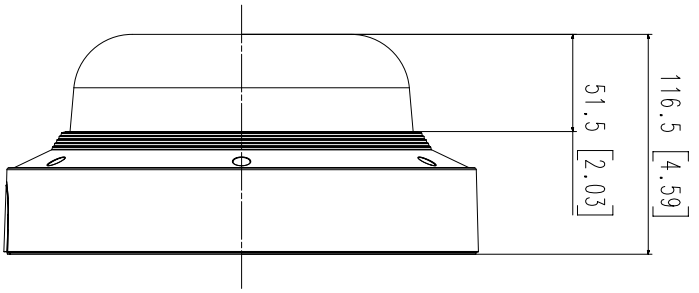

Unit: mm [inch]	SCALE: 1/1	© Hanwha Techwin
No.	MODEL NAME	DATE
1	PWM-9084QZ	'19.09.24