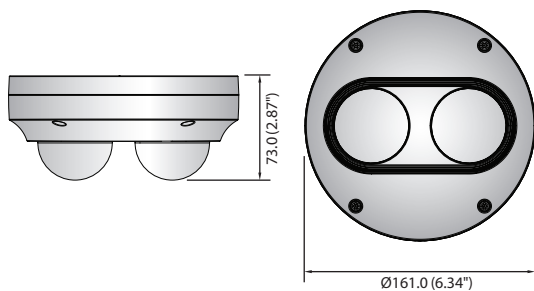

PNM-7000VD

2M Multi-Directional Camera

Key Features

- 2ea x 1920 x 1080 resolution
- Max. 60fps@2M (H.265 / H.264)
- H.265, H.264, MJPEG codec supported
- Day & Night, WDR (150dB)
- Loitering, Directional detection, Fog detection, Motion detection, Tampering
- SD/SDHC/SDXC memory 2 slots (each camera), WiseStreamII Support

Dimensions

Unit : mm (inch)

Lens (Optional)

SLA-2M2400D

SLA-2M2800D

SLA-2M3600D

SLA-2M6000D

Accessories (Optional)